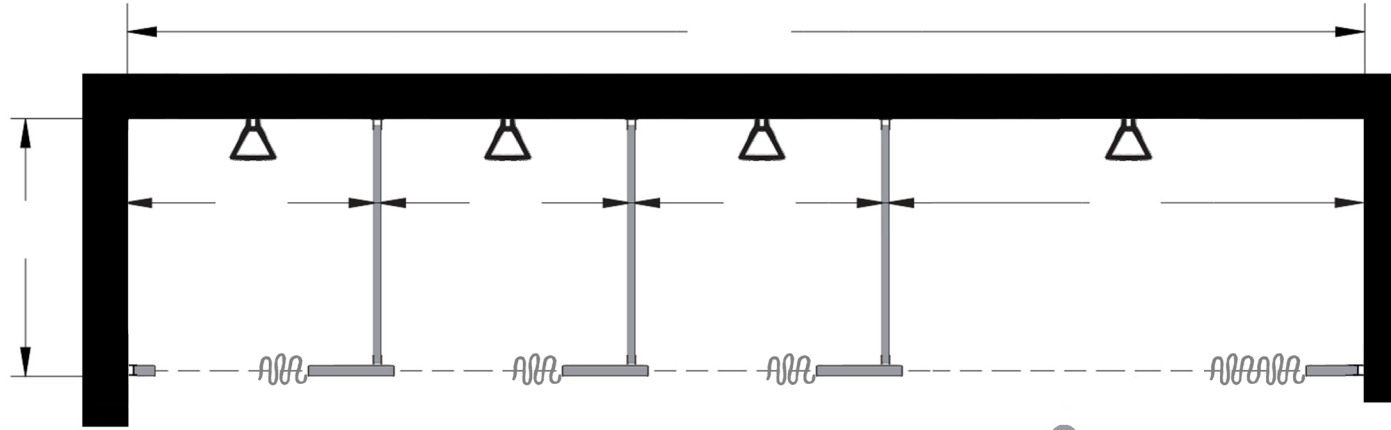

Style:
☐ Overhead Braced
☐ Floor Mount
☐ Ceiling Mount
☐ Floor/Ceiling Mount

Material:
☐ Baked Enamel
☐ Solid Phenolic
☐ Solid Plastic
☐ Stainless Steel

Color:
_____

Ship To: _____

City: _____

State: _____ Zip: _____

Harbor City Supply

Phone 443-279-0632 or 1-800-260-0907

1966 Greenspring Drive Suite 506, Timonium, Md. 21093

Fax 443-279-0015 sales@harborcitysupply.com