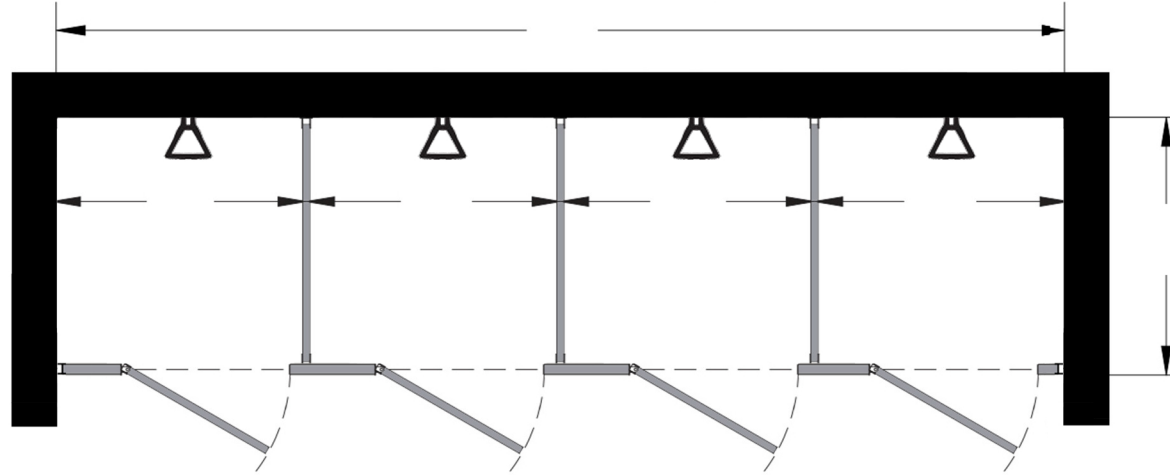

Style:
 Overhead Braced
 Floor Mount
 Ceiling Mount
 Floor/Ceiling Mount

Material:
 Baked Enamel
 Solid Phenolic
 Solid Plastic
 Stainless Steel

Color: _____

Ship To: _____

City: _____

State: _____ Zip: _____