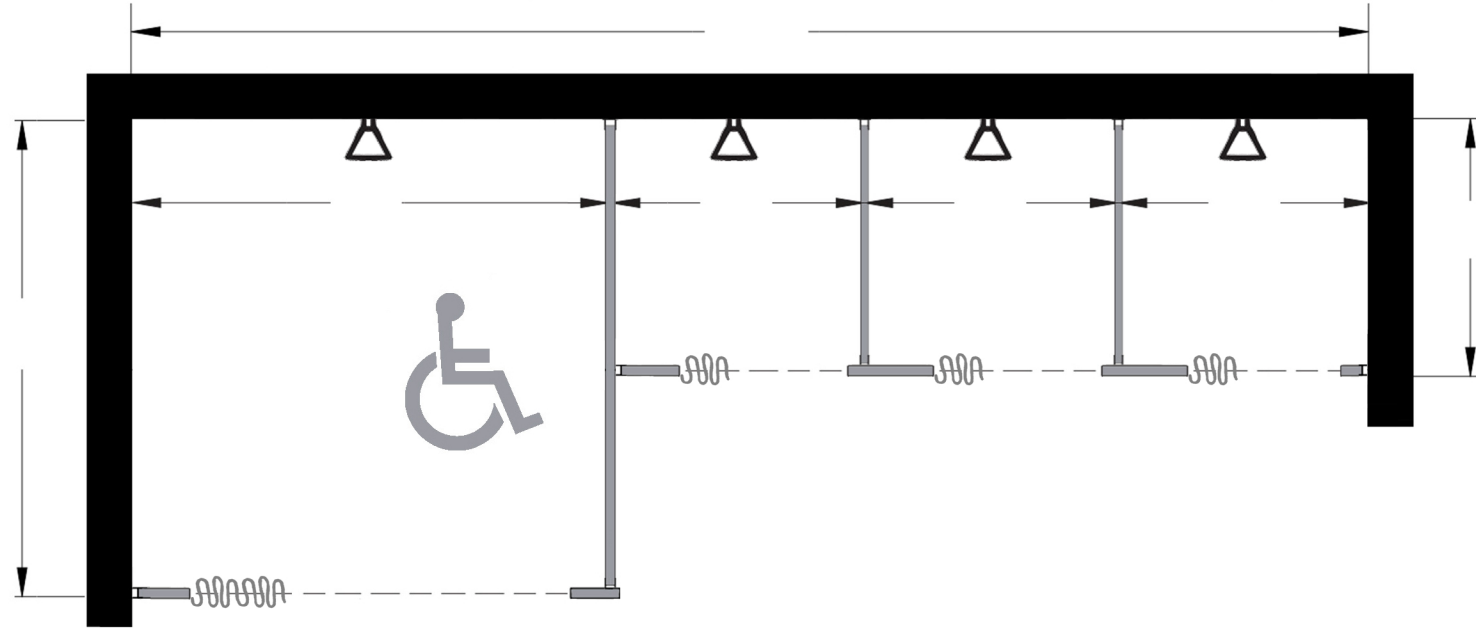

Style:
 Overhead Braced
 Floor Mount
 Ceiling Mount
 Floor/Ceiling Mount

Material:
 Baked Enamel
 Solid Phenolic
 Solid Plastic
 Stainless Steel

Color: _____

Ship To: _____

City: _____

State: _____ Zip: _____