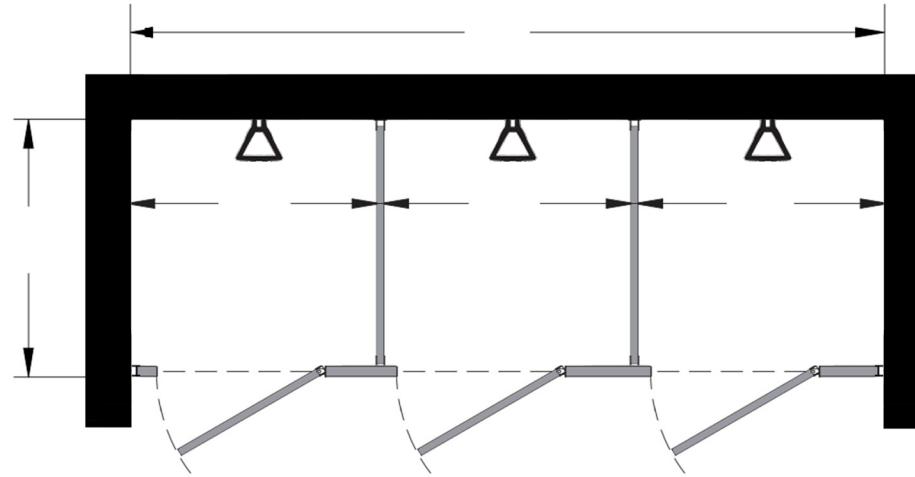

Style:
 Overhead Braced
 Floor Mount
 Ceiling Mount
 Floor/Ceiling Mount

Material:
 Baked Enamel
 Solid Phenolic
 Solid Plastic
 Stainless Steel

Color: _____

Ship To: _____

City: _____

State: _____ Zip: _____