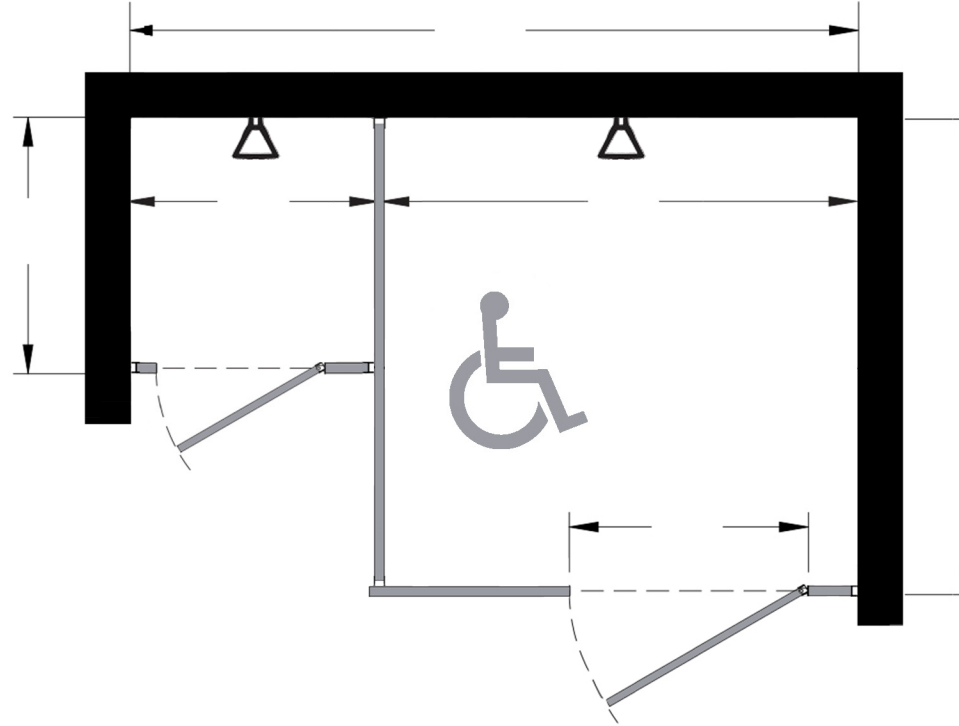

Style:
 Overhead Braced
 Floor Mount
 Ceiling Mount
 Floor/Ceiling Mount

Material:
 Baked Enamel
 Solid Phenolic
 Solid Plastic
 Stainless Steel

Color: _____

Ship To: _____

City: _____

State: _____ Zip: _____