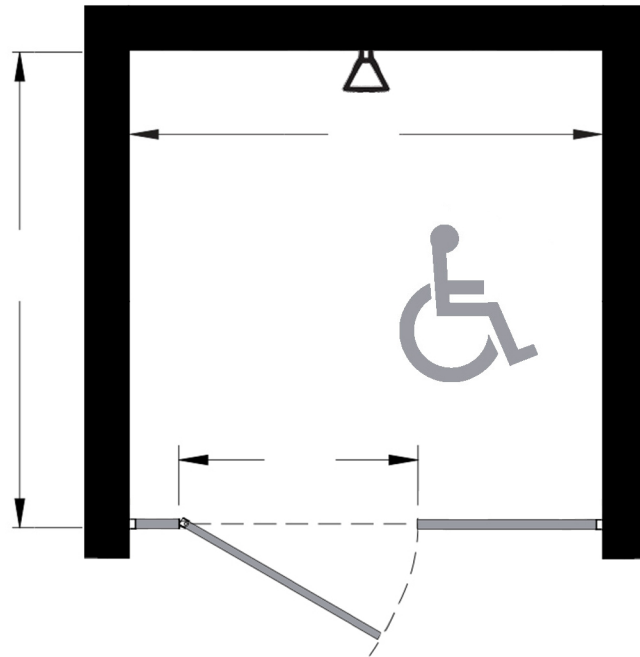

Style:
 Overhead Braced
 Floor Mount
 Ceiling Mount
 Floor/Ceiling Mount

Material:
 Baked Enamel
 Solid Phenolic
 Solid Plastic
 Stainless Steel

Color: _____

Ship To: _____

City: _____

State: _____ Zip: _____