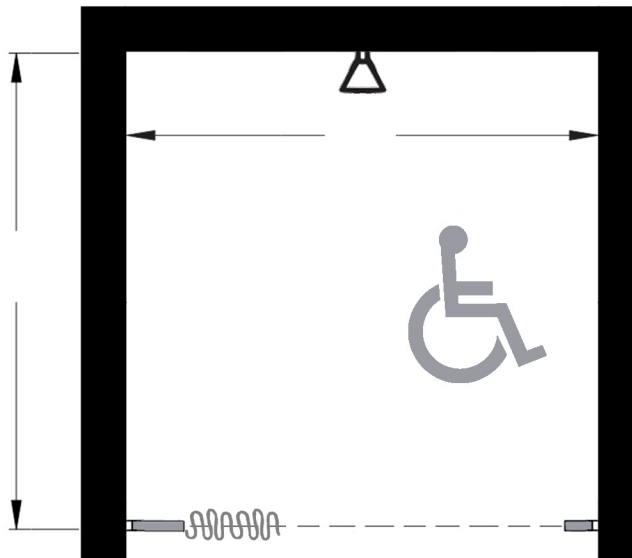

Style:
 Overhead Braced
 Floor Mount
 Ceiling Mount
 Floor/Ceiling Mount

Material:
 Baked Enamel
 Solid Phenolic
 Solid Plastic
 Stainless Steel

Color: _____

Ship To: _____

City: _____

State: _____ Zip: _____