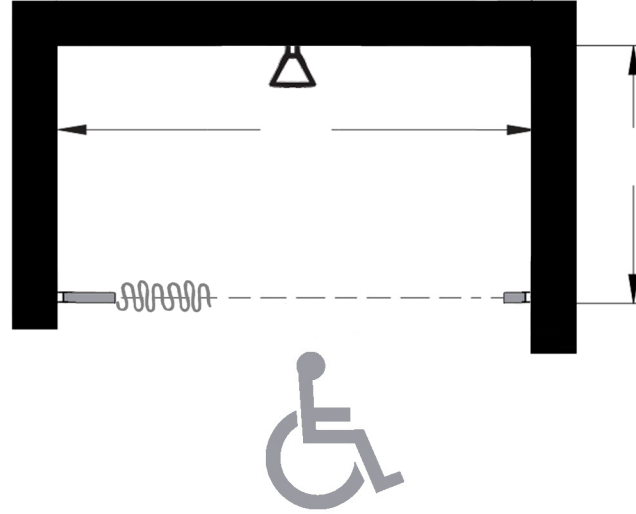

Style:
☐ Overhead Braced
☐ Floor Mount
☐ Ceiling Mount
☐ Floor/Ceiling Mount

Material:
☐ Baked Enamel
☐ Solid Phenolic
☐ Solid Plastic
☐ Stainless Steel

Color:
_____

Ship To: _____

City: _____

State: _____ Zip: _____

Harbor City Supply

Phone 443-279-0632 or 1-800-260-0907

1966 Greenspring Drive Suite 506, Timonium, Md. 21093

Fax 443-279-0015   sales@harborcitysupply.com