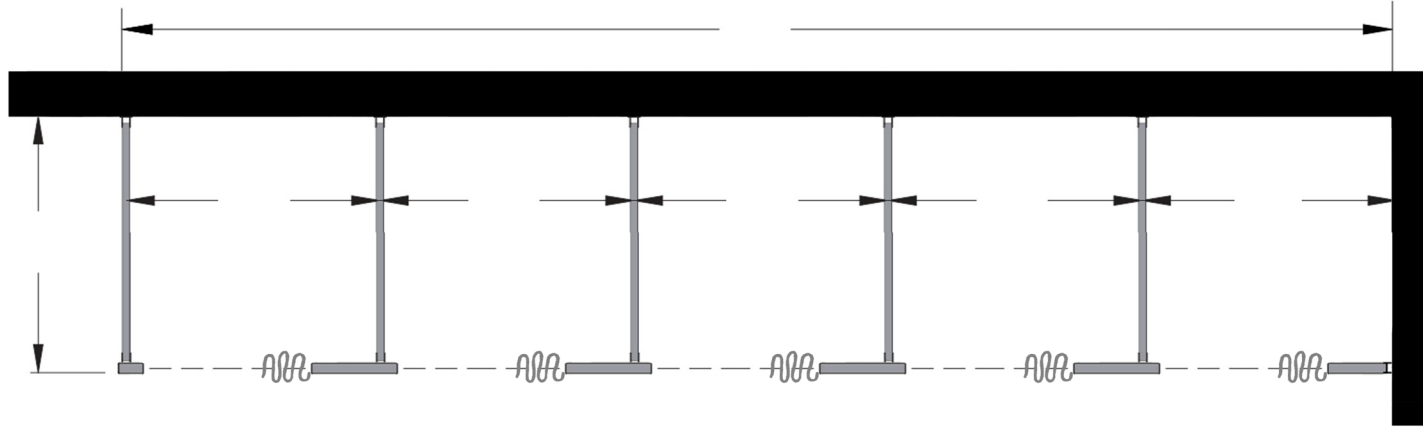

Style:
☐ Overhead Braced
☐ Floor Mount
☐ Ceiling Mount
☐ Floor/Ceiling Mount

Material:
☐ Baked Enamel
☐ Plastic Laminate
☐ Solid Phenolic
☐ Solid Plastic
☐ Stainless Steel

Color:
_____

Ship To: _____

City: _____

State: _____ Zip: _____

Harbor City Supply

Phone 443-279-0632 or 1-800-260-0907

1966 Greenspring Drive Suite 506, Timonium, Md. 21093

Fax 443-279-0015 sales@harborcitysupply.com