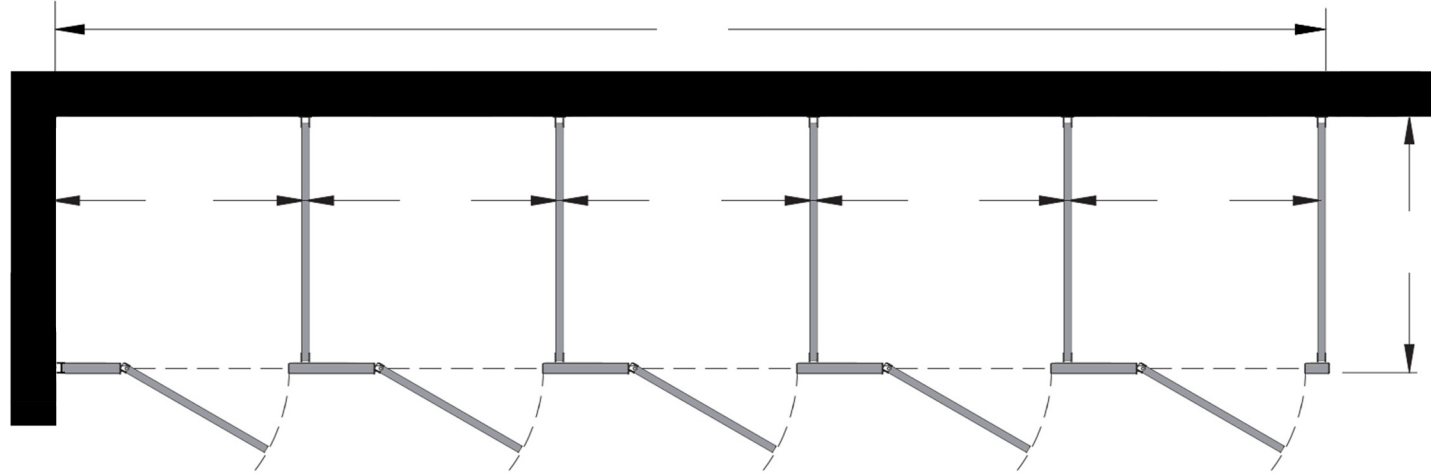

Style:
☐ Overhead Braced
☐ Floor Mount
☐ Ceiling Mount
☐ Floor/Ceiling Mount

Material:
☐ Baked Enamel
☐ Plastic Laminate
☐ Solid Phenolic
☐ Solid Plastic
☐ Stainless Steel

Color: _____

Ship To: _____

City: _____

State: _____ Zip: _____

Harbor City Supply

Phone 443-279-0632 or 1-800-260-0907

1966 Greenspring Drive Suite 506, Timonium, Md. 21093

Fax 443-279-0015 sales@harborcitysupply.com