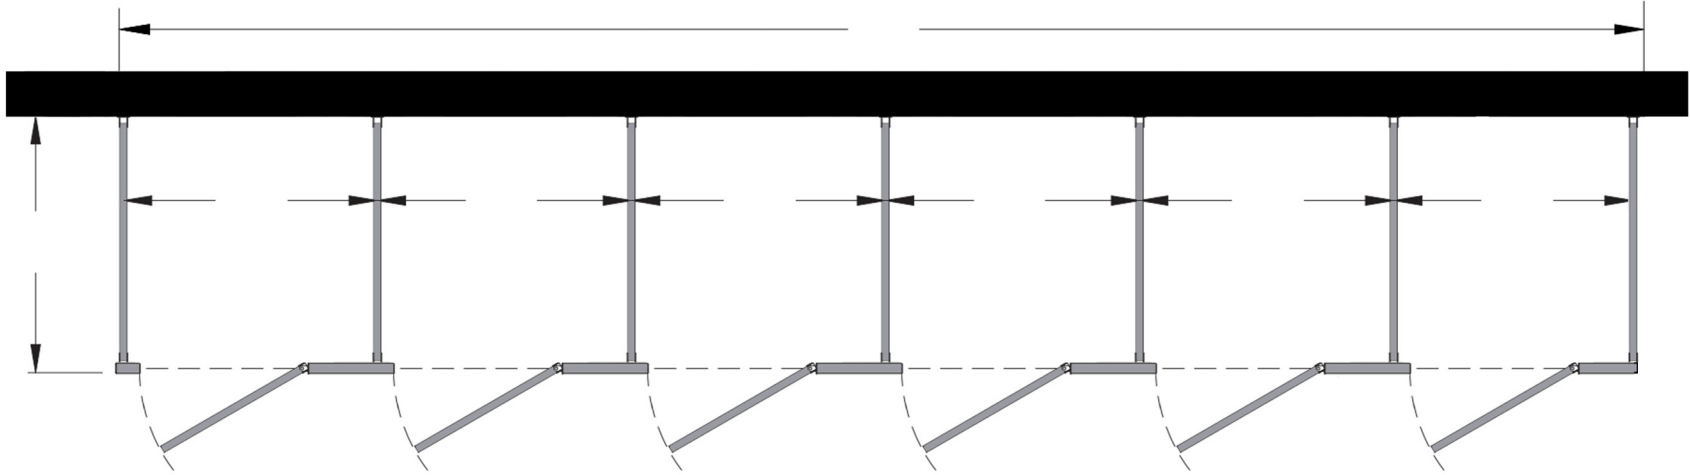

Style:
☐ Overhead Braced
☐ Floor Mount
☐ Ceiling Mount
☐ Floor/Ceiling Mount

Material:
☐ Baked Enamel
☐ Solid Phenolic
☐ Solid Plastic
☐ Stainless Steel

Color: _____

Ship To: _____

City: _____

State: _____ Zip: _____

Harbor City Supply

Phone 443-279-0632 or 1-800-260-0907

1966 Greenspring Drive Suite 506, Timonium, Md. 21093

Fax 443-279-0015 sales@harborcitysupply.com