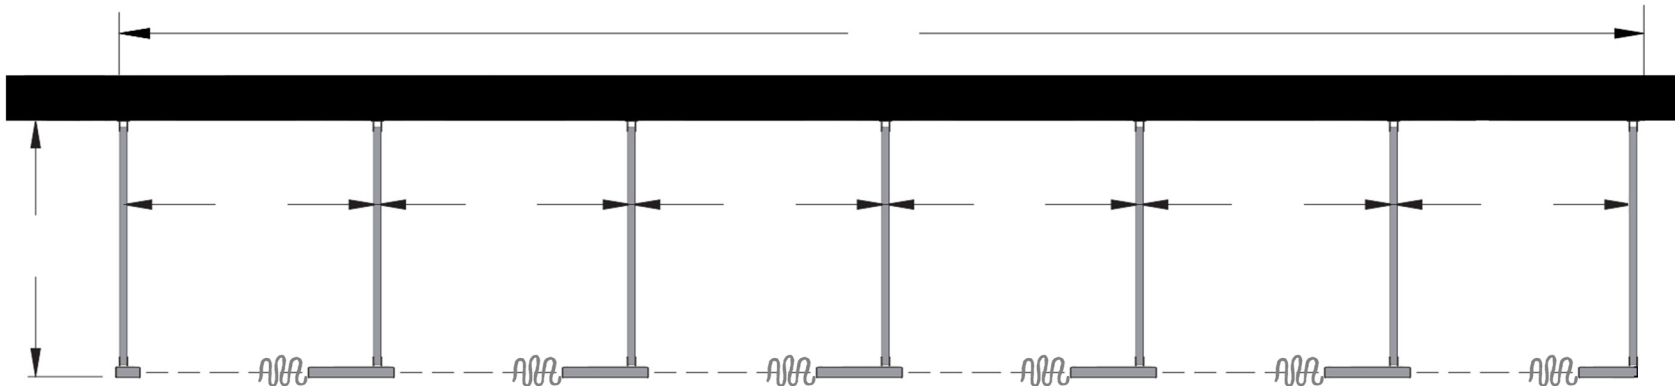

Style:
 Overhead Braced
 Floor Mount
 Ceiling Mount
 Floor/Ceiling Mount

Material:
 Baked Enamel
 Solid Phenolic
 Solid Plastic
 Stainless Steel

Color: _____

Ship To: _____

City: _____

State: _____ Zip: _____