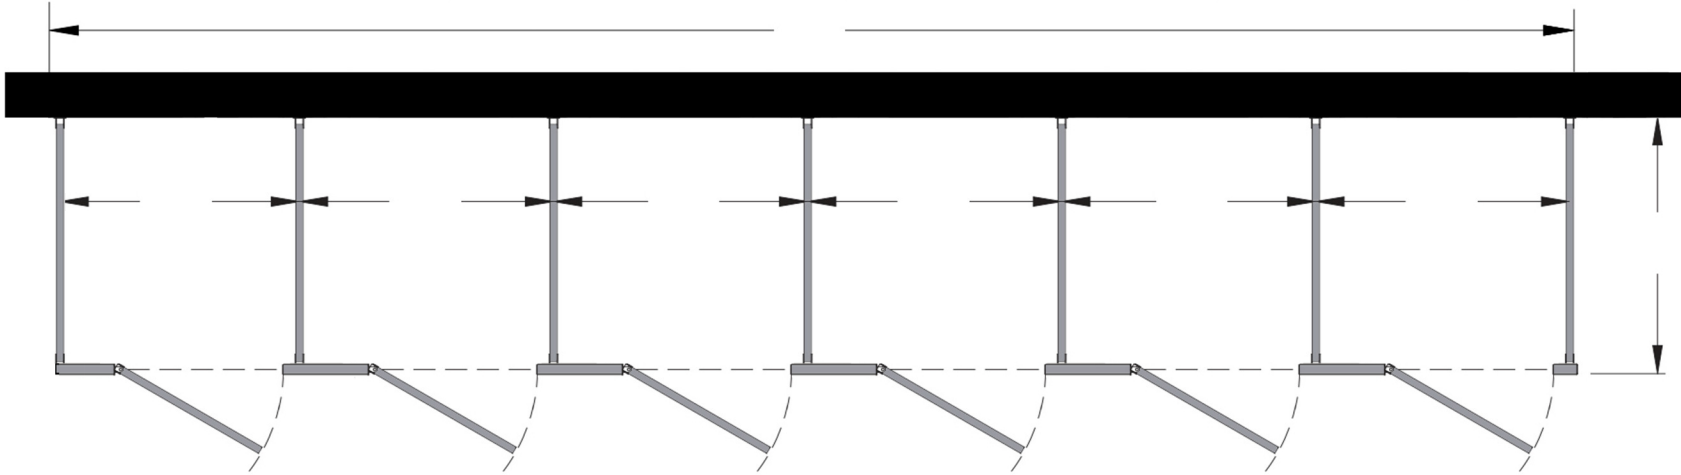

Style:
 Overhead Braced
 Floor Mount
 Ceiling Mount
 Floor/Ceiling Mount

Material:
 Baked Enamel
 Solid Phenolic
 Solid Plastic
 Stainless Steel

Color: _____

Ship To: _____

City: _____

State: _____ Zip: _____