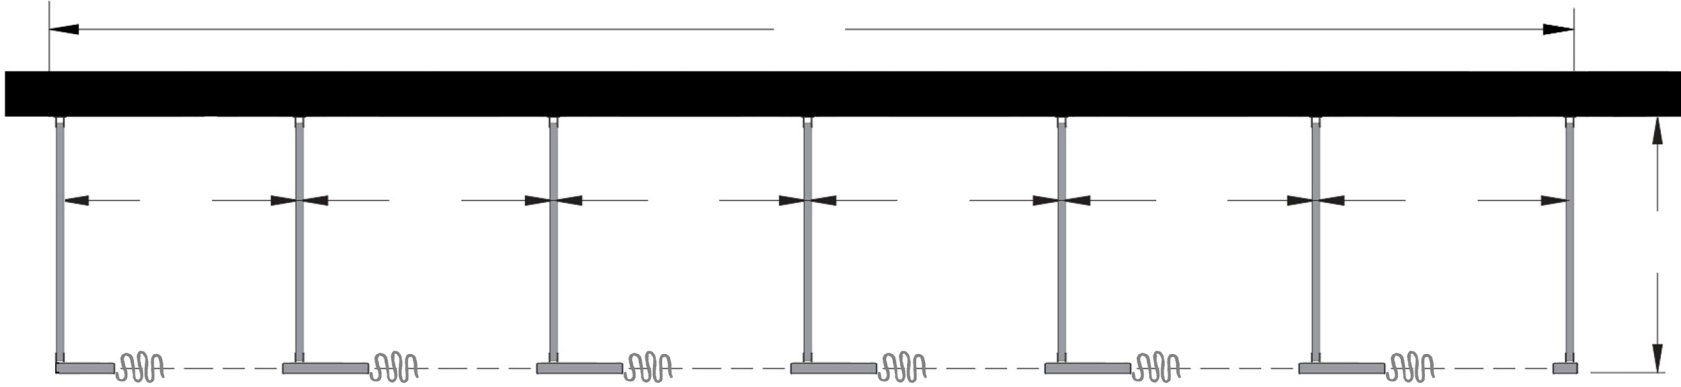

Style:
 Overhead Braced
 Floor Mount
 Ceiling Mount
 Floor/Ceiling Mount

Material:
 Baked Enamel
 Solid Phenolic
 Solid Plastic
 Stainless Steel

Color: _____

Ship To: _____

City: _____

State: _____ Zip: _____