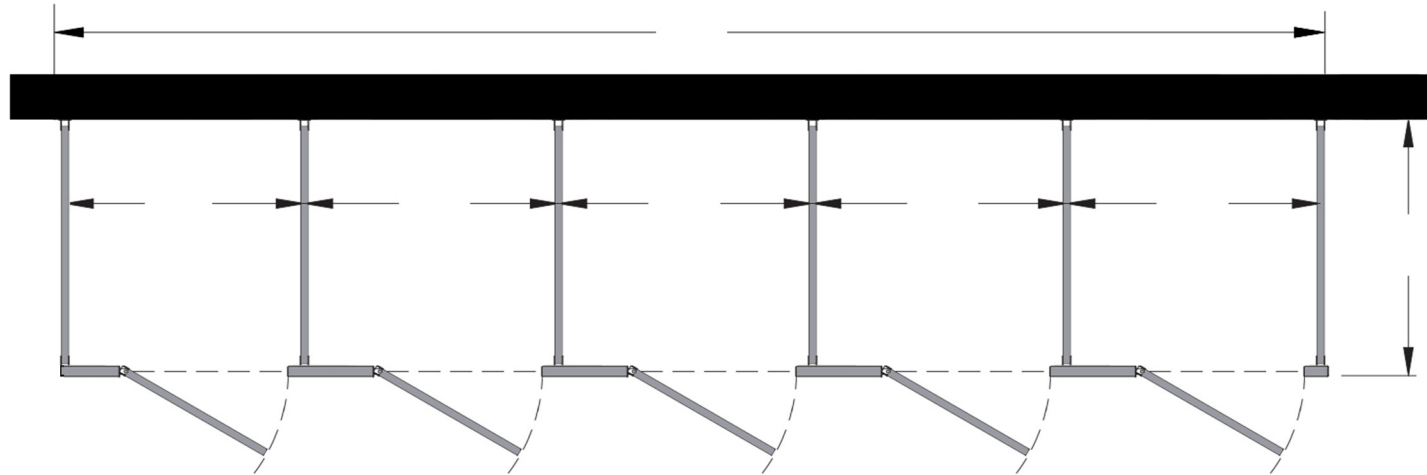

Style:
☐ Overhead Braced
☐ Floor Mount
☐ Ceiling Mount
☐ Floor/Ceiling Mount

Material:
☐ Baked Enamel
☐ Solid Phenolic
☐ Solid Plastic
☐ Stainless Steel

Color: _____

Ship To: _____

City: _____

State: _____ Zip: _____

Harbor City Supply

Phone 443-279-0632 or 1-800-260-0907

1966 Greenspring Drive Suite 506, Timonium, Md. 21093

Fax 443-279-0015 sales@harborcitysupply.com