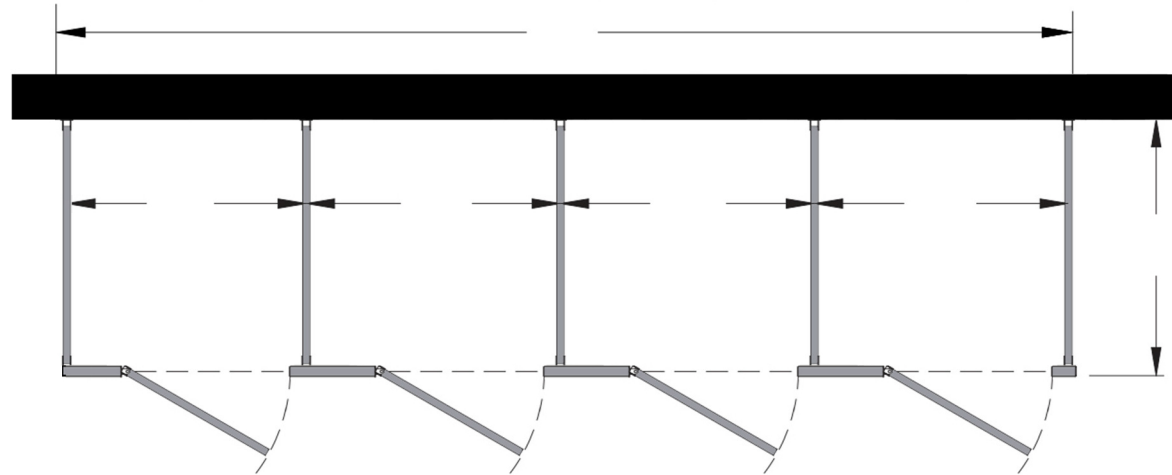

Style:
 Overhead Braced
 Floor Mount
 Ceiling Mount
 Floor/Ceiling Mount

Material:
 Baked Enamel
 Solid Phenolic
 Solid Plastic
 Stainless Steel

Color: _____

Ship To: _____

City: _____

State: _____ Zip: _____