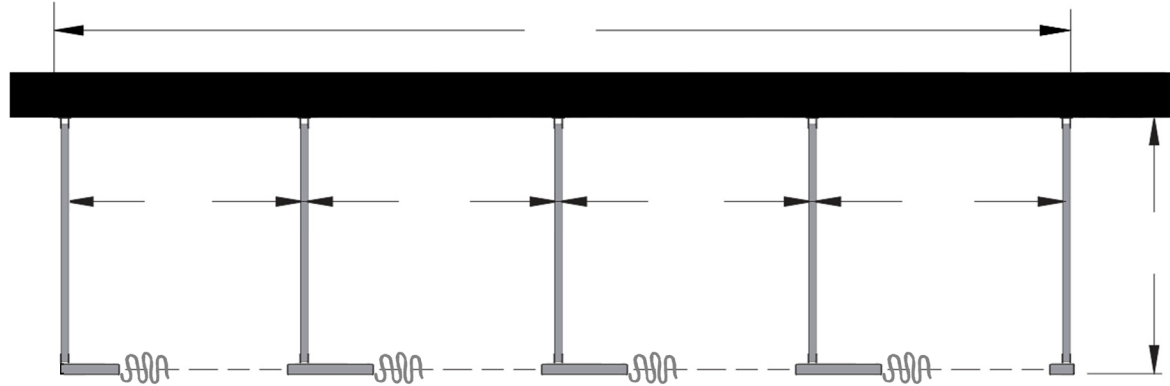

Style:
 Overhead Braced
 Floor Mount
 Ceiling Mount
 Floor/Ceiling Mount

Material:
 Baked Enamel
 Solid Phenolic
 Solid Plastic
 Stainless Steel

Color: _____

Ship To: _____

City: _____

State: _____ Zip: _____