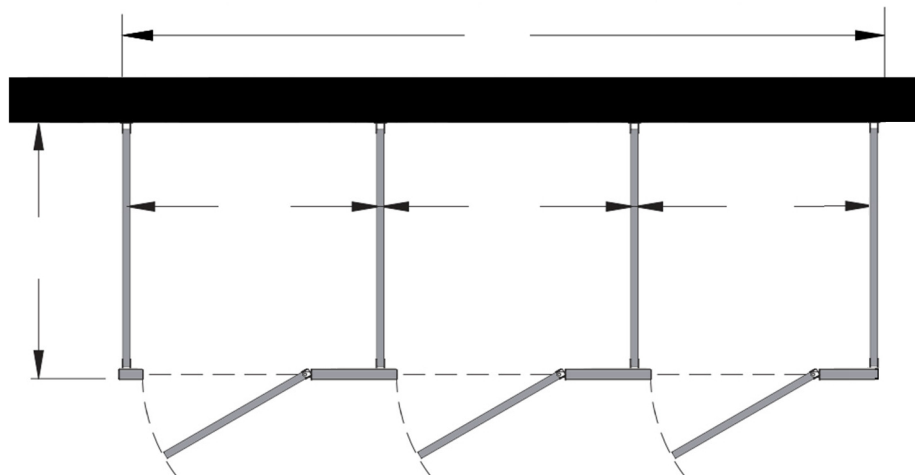

Style:
 Overhead Braced
 Floor Mount
 Ceiling Mount
 Floor/Ceiling Mount

Material:
 Baked Enamel
 Solid Phenolic
 Solid Plastic
 Stainless Steel

Color: _____

Ship To: _____

City: _____

State: _____ Zip: _____