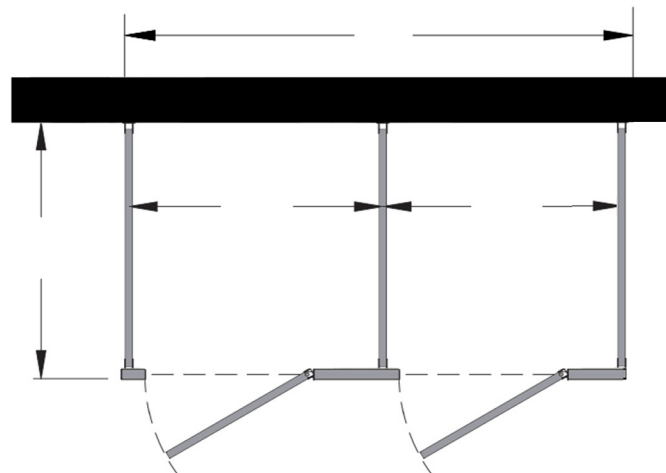

Style:
 Overhead Braced
 Floor Mount
 Ceiling Mount
 Floor/Ceiling Mount

Material:
 Baked Enamel
 Solid Phenolic
 Solid Plastic
 Stainless Steel

Color: _____

Ship To: _____

City: _____

State: _____ Zip: _____