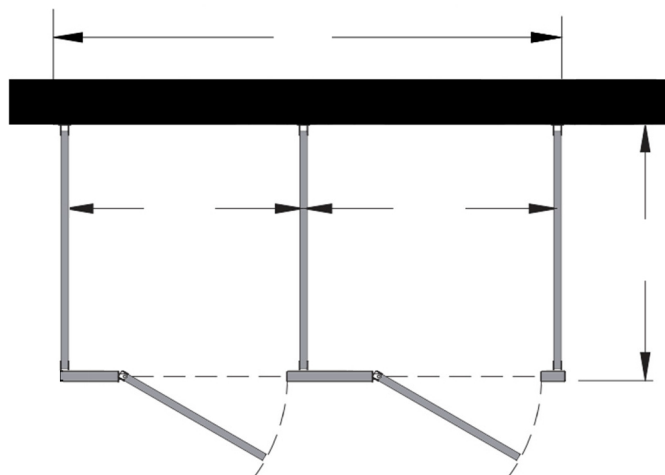

Style:
☐ Overhead Braced
☐ Floor Mount
☐ Ceiling Mount
☐ Floor/Ceiling Mount

Material:
☐ Baked Enamel
☐ Solid Phenolic
☐ Solid Plastic
☐ Stainless Steel

Color:
_____

Ship To: _____

City: _____

State: _____ Zip: _____

Harbor City Supply

Phone 443-279-0632 or 1-800-260-0907

1966 Greenspring Drive Suite 506, Timonium, Md. 21093

Fax 443-279-0015 sales@harborcitysupply.com