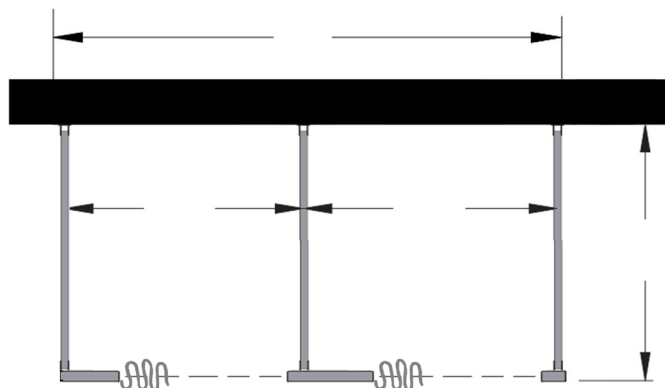

Style:
☐ Overhead Braced
☐ Floor Mount
☐ Ceiling Mount
☐ Floor/Ceiling Mount

Material:
☐ Baked Enamel
☐ Solid Phenolic
☐ Solid Plastic
☐ Stainless Steel

Color:
_____

Ship To: _____

City: _____

State: _____ Zip: _____

Harbor City Supply

Phone 443-279-0632 or 1-800-260-0907

1966 Greenspring Drive Suite 506, Timonium, Md. 21093

Fax 443-279-0015   sales@harborcitysupply.com