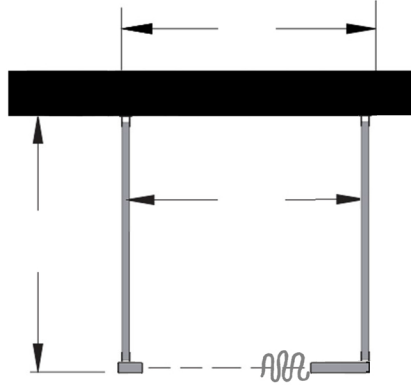

Style:

- ☐ Overhead Braced
- ☐ Floor Mount
- ☐ Ceiling Mount
- ☐ Floor/Ceiling Mount

Material:

- ☐ Baked Enamel
- ☐ Solid Phenolic
- ☐ Solid Plastic
- ☐ Stainless Steel

Color:

_____

Ship To: _____

City: _____

State: _____ Zip: _____

Harbor City Supply

Phone 443-279-0632 or 1-800-260-0907

1966 Greenspring Drive Suite 506, Timonium, Md. 21093

Fax 443-279-0015   sales@harborcitysupply.com