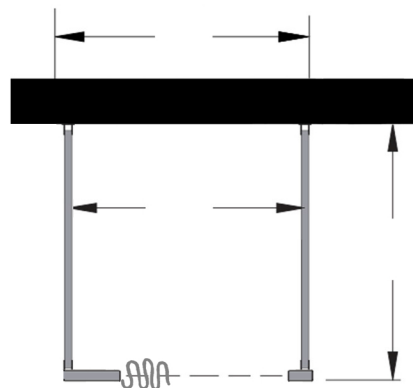

Style:
☐ Overhead Braced
☐ Floor Mount
☐ Ceiling Mount
☐ Floor/Ceiling Mount

Material:
☐ Baked Enamel
☐ Solid Phenolic
☐ Solid Plastic
☐ Stainless Steel

Color:
_____

Ship To: _____

City: _____

State: _____ Zip: _____

Harbor City Supply

Phone 443-279-0632 or 1-800-260-0907

1966 Greenspring Drive Suite 506, Timonium, Md. 21093

Fax 443-279-0015 sales@harborcitysupply.com