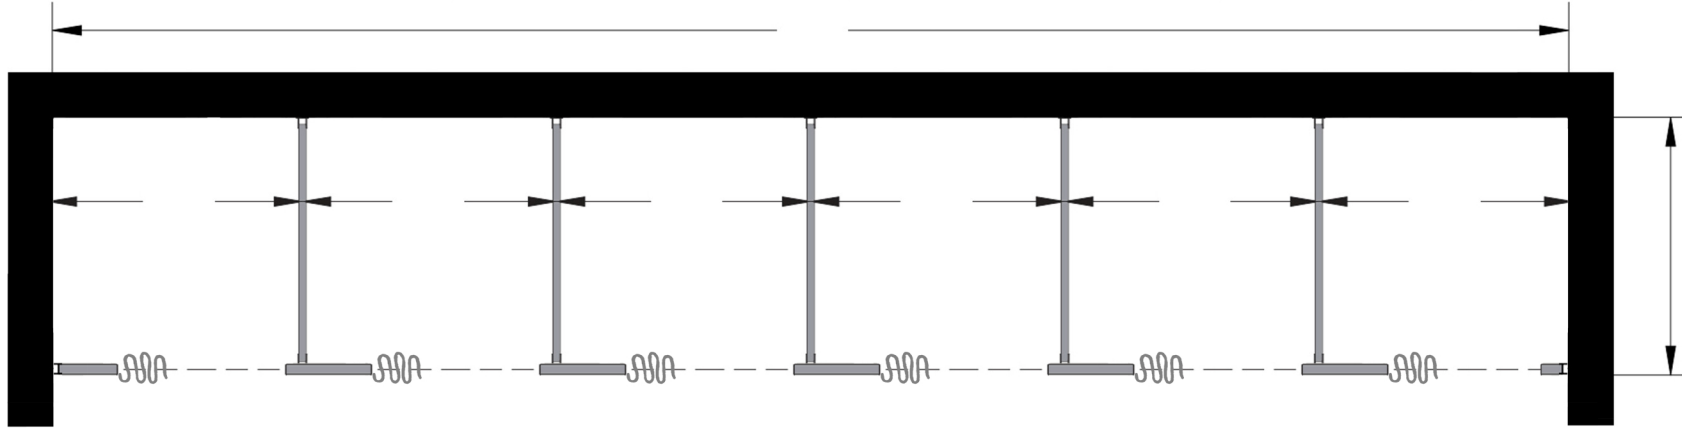

Style:
☐ Overhead Braced
☐ Floor Mount
☐ Ceiling Mount
☐ Floor/Ceiling Mount

Material:
☐ Baked Enamel
☐ Plastic Laminate
☐ Solid Phenolic
☐ Solid Plastic
☐ Stainless Steel

Color: _____

Ship To: _____

City: _____

State: _____ Zip: _____

Harbor City Supply

Phone 443-279-0632 or 1-800-260-0907

1966 Greenspring Drive Suite 506, Timonium, Md. 21093

Fax 443-279-0015 sales@harborcitysupply.com