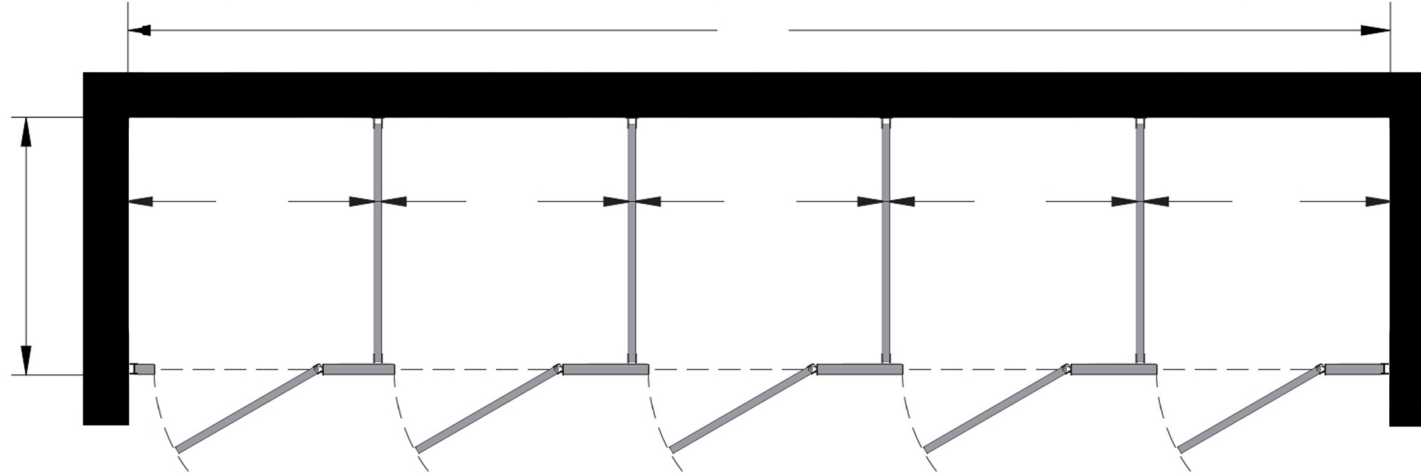

Style:
☐ Overhead Braced
☐ Floor Mount
☐ Ceiling Mount
☐ Floor/Ceiling Mount

Material:
☐ Baked Enamel
☐ Plastic Laminate
☐ Solid Phenolic
☐ Solid Plastic
☐ Stainless Steel

Color:
_____

Ship To: _____

City: _____

State: _____ Zip: _____

Harbor City Supply

Phone 443-279-0632 or 1-800-260-0907

1966 Greenspring Drive Suite 506, Timonium, Md. 21093

Fax 443-279-0015 sales@harborcitysupply.com