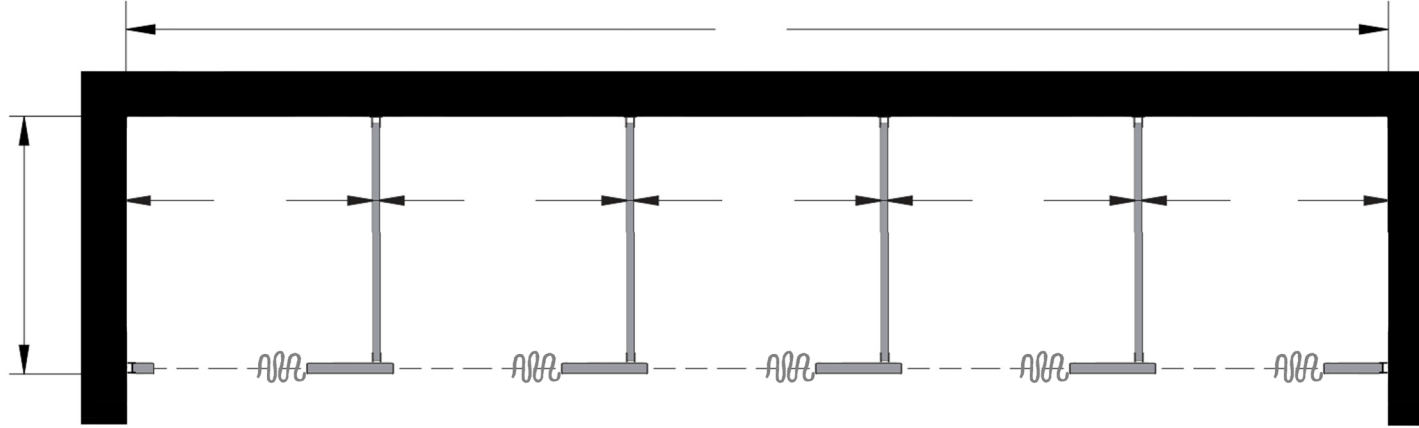

Style:
☐ Overhead Braced
☐ Floor Mount
☐ Ceiling Mount
☐ Floor/Ceiling Mount

Material:
☐ Baked Enamel
☐ Plastic Laminate
☐ Solid Phenolic
☐ Solid Plastic
☐ Stainless Steel

Color:
_____

Ship To: _____

City: _____

State: _____ Zip: _____

Harbor City Supply

Phone 443-279-0632 or 1-800-260-0907

1966 Greenspring Drive Suite 506, Timonium, Md. 21093

Fax 443-279-0015 sales@harborcitysupply.com