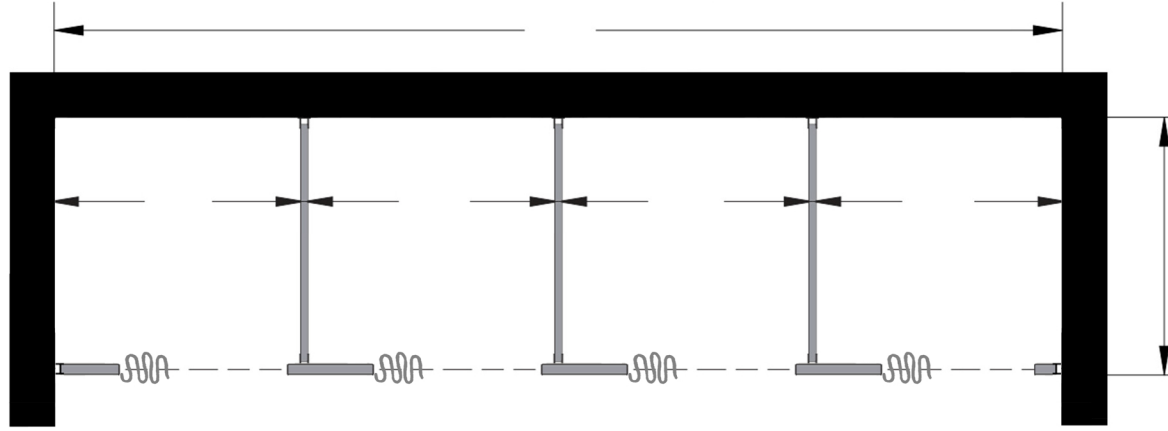

Style:
☐ Overhead Braced
☐ Floor Mount
☐ Ceiling Mount
☐ Floor/Ceiling Mount

Material:
☐ Baked Enamel
☐ Plastic Laminate
☐ Solid Phenolic
☐ Solid Plastic
☐ Stainless Steel

Color: _____

Ship To: _____

City: _____

State: _____ Zip: _____

Harbor City Supply

Phone 443-279-0632 or 1-800-260-0907

1966 Greenspring Drive Suite 506, Timonium, Md. 21093

Fax 443-279-0015 sales@harborcitysupply.com