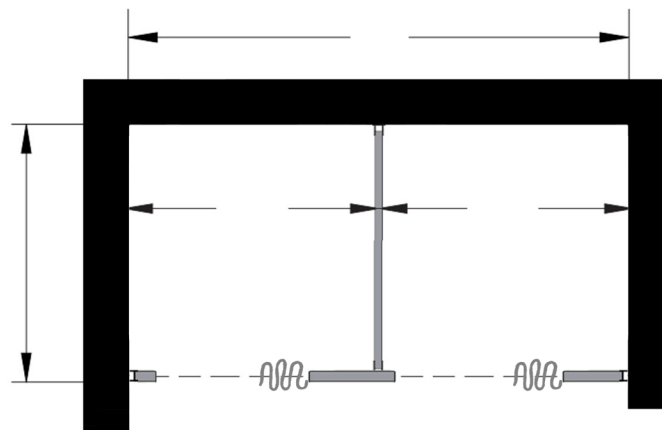

Style:
☐ Overhead Braced
☐ Floor Mount
☐ Ceiling Mount
☐ Floor/Ceiling Mount

Material:
☐ Baked Enamel
☐ Plastic Laminate
☐ Solid Phenolic
☐ Solid Plastic
☐ Stainless Steel

Color:
_____

Ship To: _____

City: _____

State: _____ Zip: _____

Harbor City Supply

Phone 443-279-0632 or 1-800-260-0907

1966 Greenspring Drive Suite 506, Timonium, Md. 21093

Fax 443-279-0015 sales@harborcitysupply.com