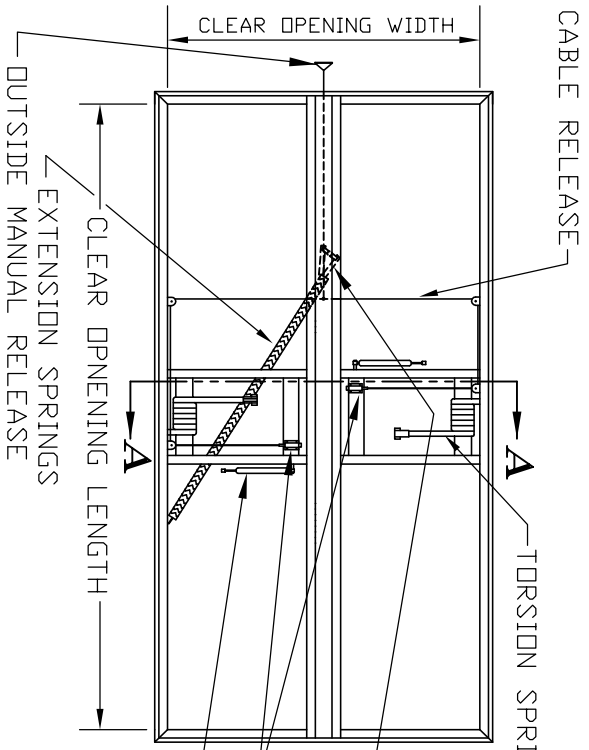

SECTION VIEW A-A

INSIDE CURB DIM.			
STANDARD MODELS	WIDTH	LENGTH VARIES	QTY. UL FM
UL-SKYA 4848-4896	48"	48"-96"	
UL-SKYA 5448-5496	54"	48"-96"	
UL-SKYA 6048-6096	60"	48"-96"	
UL-SKYA 6648-6696	66"	48"-96"	
UL-SKYA 7248-7296	72"	48"-96"	

UL-SKYA FLAT PANEL SMOKE VENT			
MATERIAL SCHEDULE			
QUANTITY	SIZE	COVER	FRAME
	SEE CHART	.090 ALUM.	.090 ALUM.
DEALER			
PROJECT			
LOCATION			
ARCH.			
CONT'D			
DATE			
REV			
DRAWN			
JOB NO.			
SHEET			