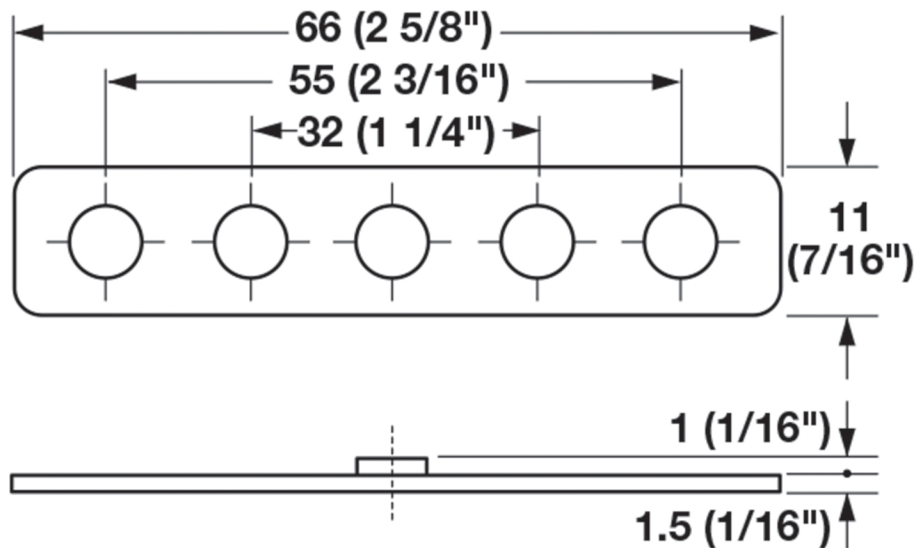

## → **K** Bar Retaining Bracket

- > With guide lug
- > Material: Steel

### **Item No.**

234.87.989