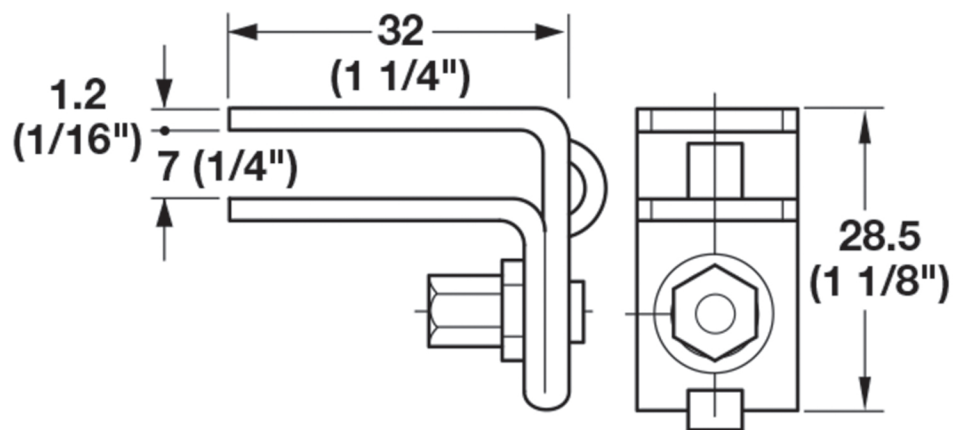

→ AA1 Lockbar Clip

- > To fit lock body **A1**
- > Mounts at any location along lockbar **L**
- > Material: Steel

Finish

zinc-plated

Timberline No.

LC-100

Item No.

234.87.998