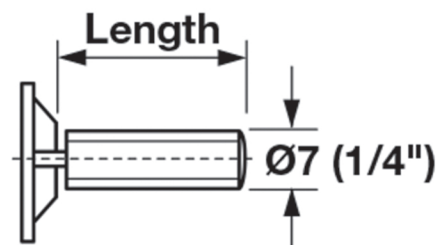

→ **J** Arresting Pins

- > Hexagonal section, for installation in lockbar **L**, using hex insertion tool, at any desired position
- > Material: Steel; Finish: nickel-plated

Length

9.5 (3/8")

13 (1/2")

16 (5/8")

19 (3/4")

22 (7/8")

25 (1")

32 (1 1/4")

51 (2")

Timberline No.

AP-037

AP-050