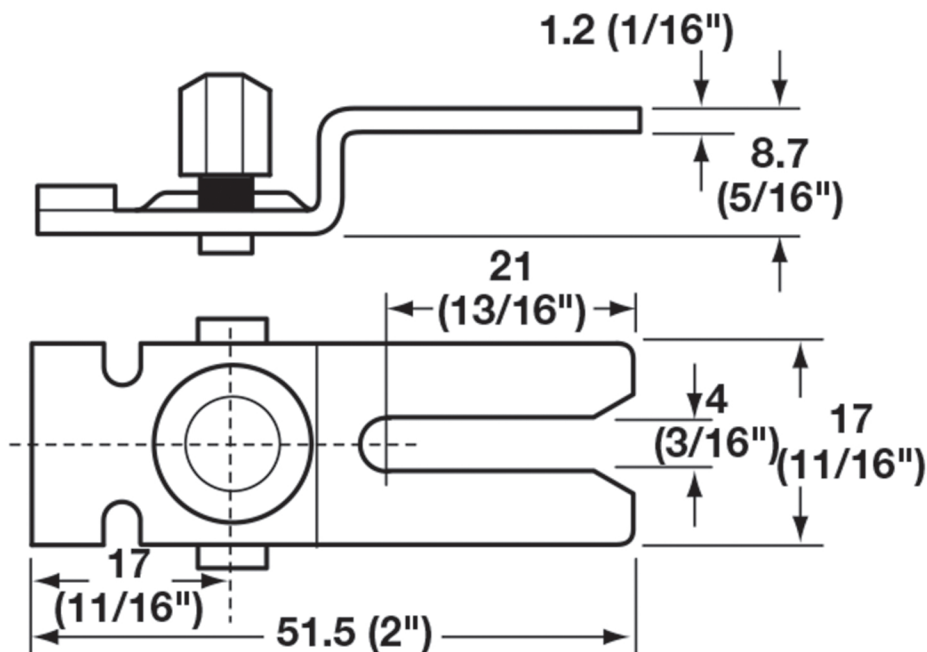

→ **BB** Lockbar Clip

- > To fit lockbar clip to lockbar **L**
- > Material: Steel

Finish

zinc

Timberline No.

LC-150

Item No.

234.86.900