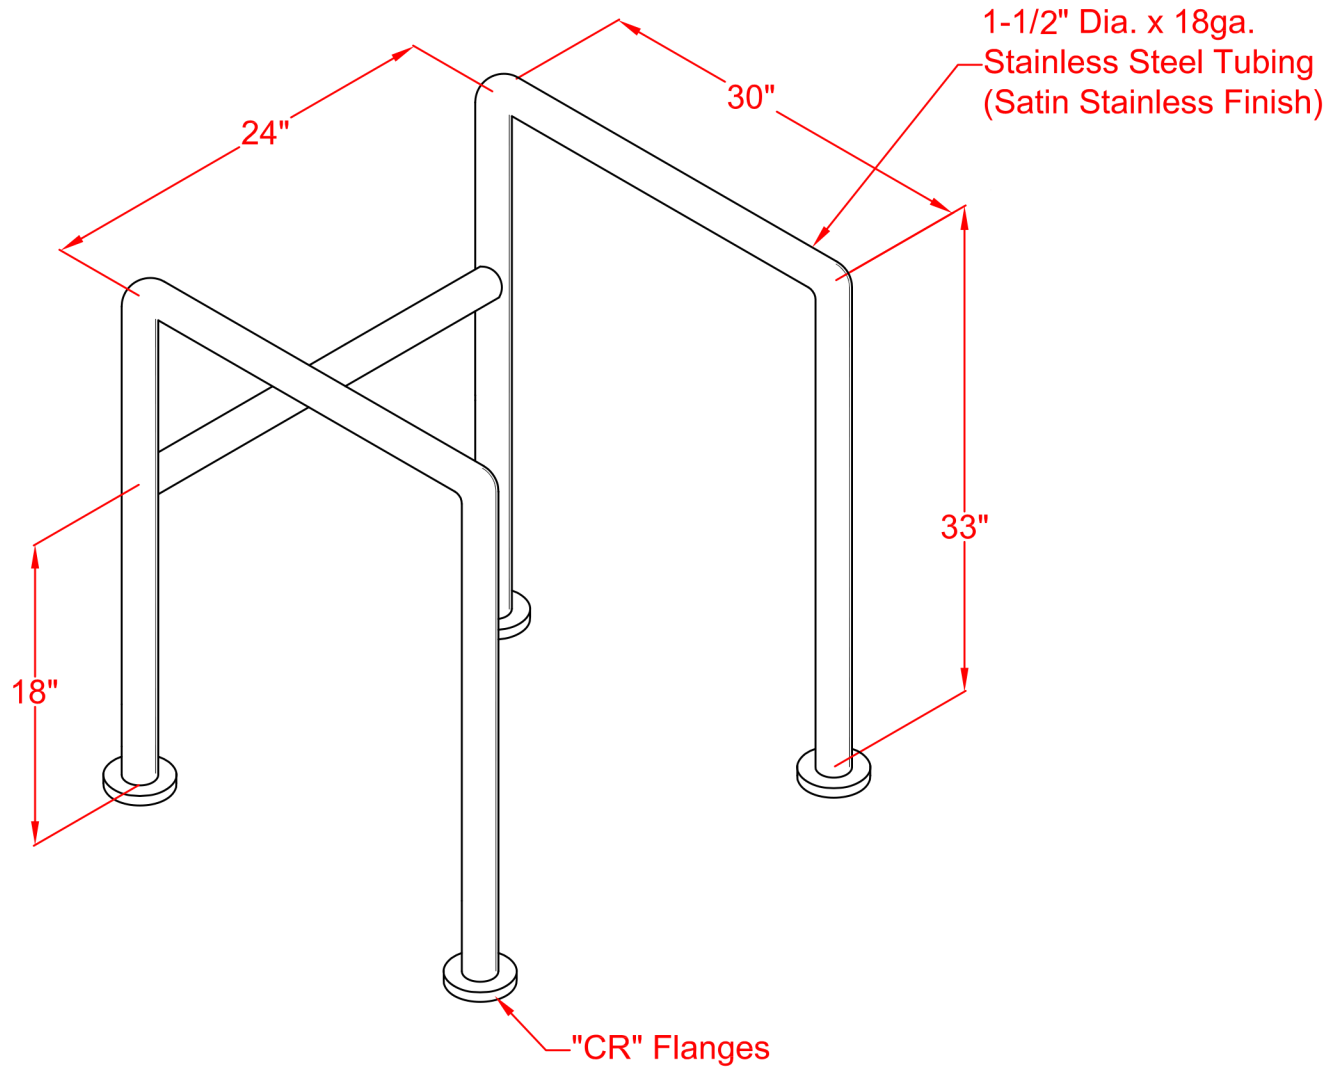

SEACHROME

Seachrome Corporation
1906 East Dominguez Street
Long Beach, California 90810
Phone: (800) 955-2476
Fax: (800) 444-3380

Description:

GSFS-330300-HEW
33" x 30" Floor to Floor Straddle Bar
Satin Stainless Finish

Customer:

Customer Part #

06-29-2015

This drawing and the information contained herein is proprietary to Seachrome Corp. and shall not be reproduced, copied or disclosed in whole, or part, or used for manufacturing or for any other purpose without the written permission of Seachrome Corporation.