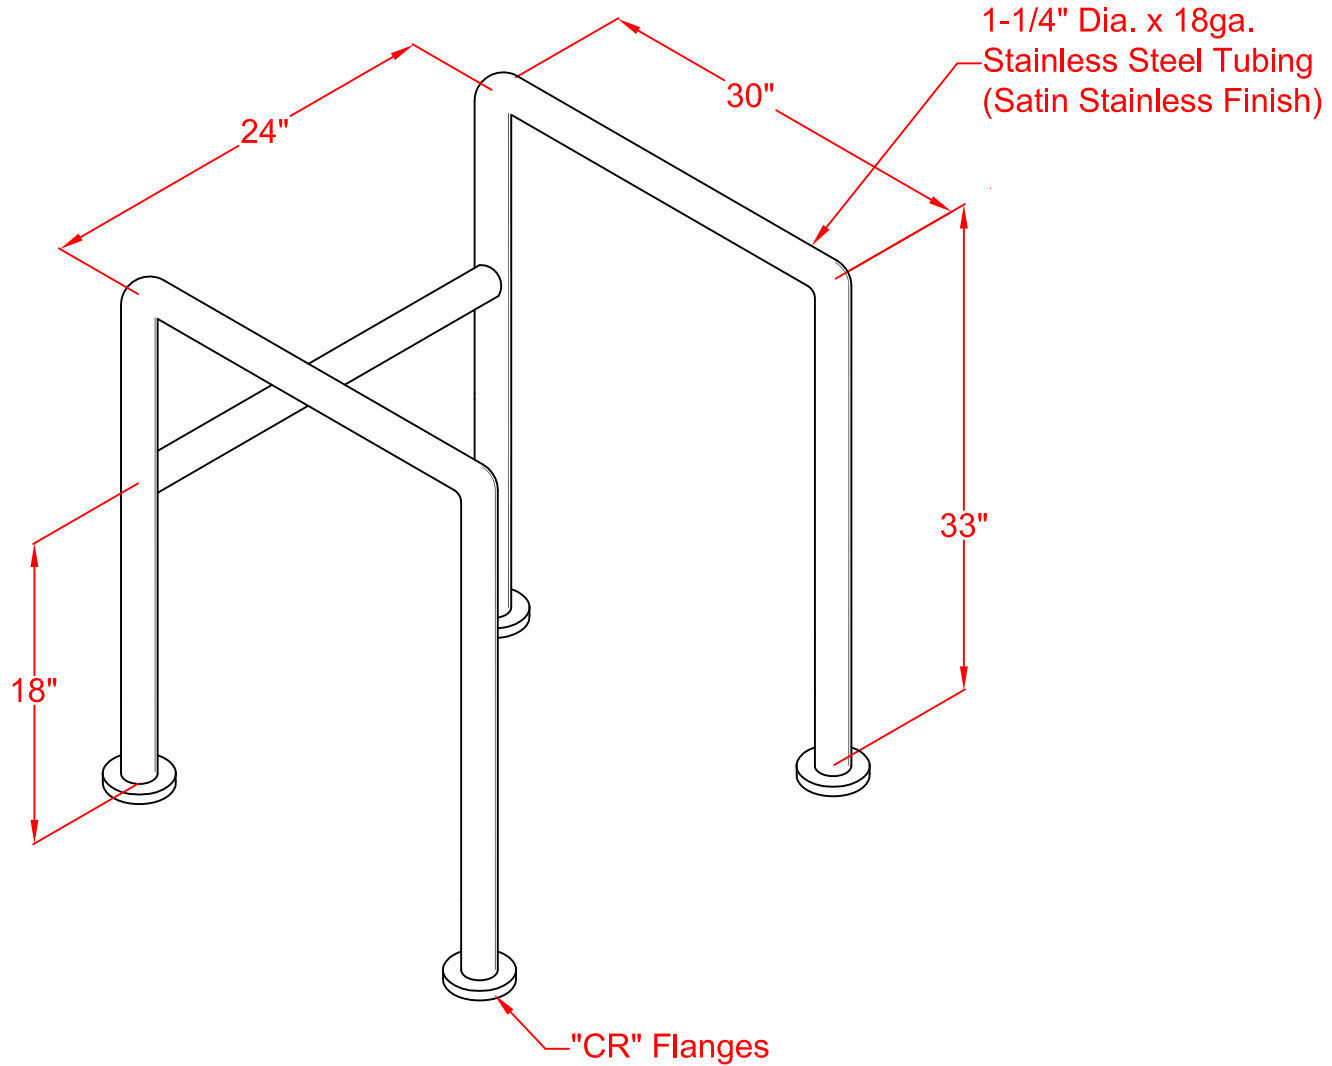

SEACHROME

Seachrome Corporation
1906 East Dominguez Street
Long Beach, California 90810
Phone: (800) 955-2476
Fax: (800) 444-3380

Description:

GSFS-330300-QCR
33" x 30" Floor to Floor Straddle Bar
Satin Stainless Finish

Customer:

Customer Part #

06-29-2015

This drawing and the information contained herein is proprietary to Seachrome Corp. and shall not be reproduced, copied or disclosed in whole, or part, or used for manufacturing or for any other purpose without the written permission of Seachrome Corporation.