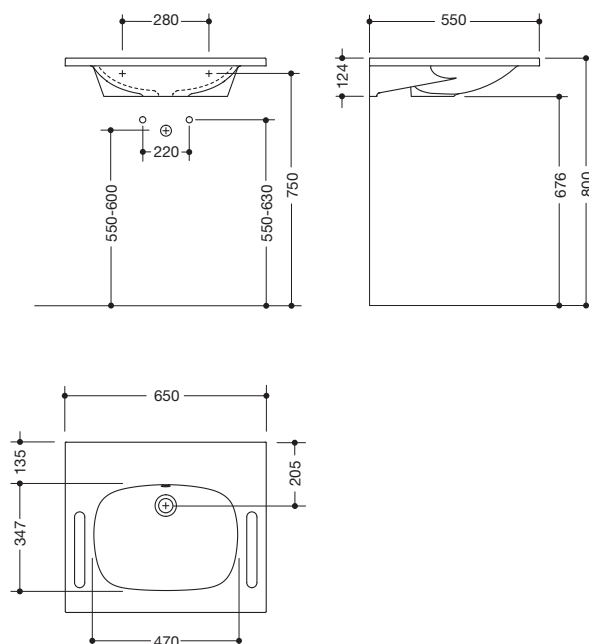

Dimensions

Lieferbar ab August 1st, 2022

Mineral composite

Alpine white

Technical information subject to alteration, May 11th, 2022

HEWI Inc.
350 Fifth Avenue, Suite 5220
New York, NY 10118

Phone: (917) 734-4112

hewi@hewi.us
www.hewi.com