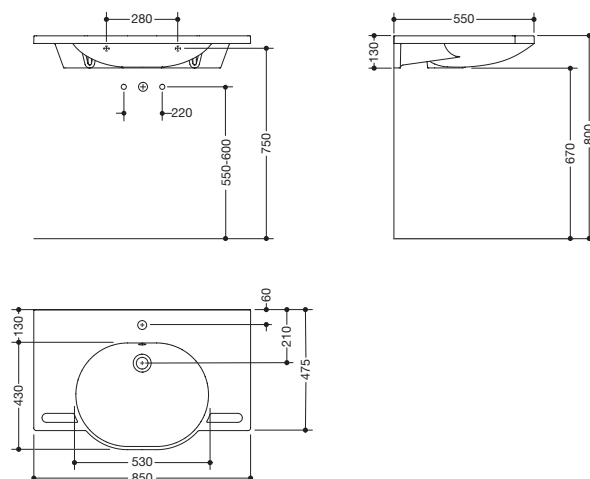

Product data sheet
Washbasin 950.11.603

HEWI

Washbasin 950.11.603

- made of mineral composite with non-porous surface, alpine white
- with shelf and oval basin
- integrated gripping feature, can be used as a towel holder
- includes overflow with rose and cover
- the overflow can be replaced and renewed if necessary
- overflow is mounted between drain and siphon under the washbasin, h=25 mm, $\varnothing=70$ mm
- for wall-mounted fittings
- wheelchair accessible to DIN 18040 and ÖNORM B1600/1601
- weight capacity to EN 14688
- 850 mm wide and 550 mm deep
- wash trough depth 110 mm
- for hanger bolt fixing
- CE marking according to Construction Products Regulation No. 305/2011

Article no.: HEWI 950.11.603

Dimensions

Mineral composite

Alpine white

Technical information subject to alteration, February 4th, 2022

HEWI Inc.
350 Fifth Avenue, Suite 5220 Phone: (917) 734-4112
New York, NY 10118