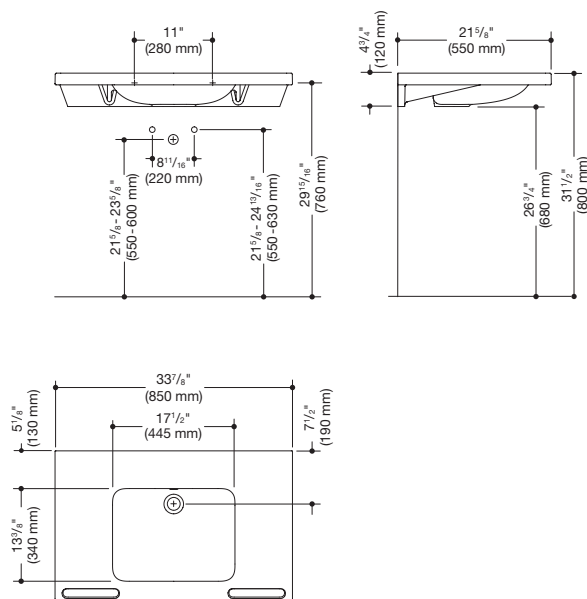

Dimensions

Mineral composite

Alpine white

Technical information subject to alteration, November 11th, 2021

HEWI Inc.
350 Fifth Avenue, Suite 5220 Phone: (917) 734-4112
New York, NY 10118

hewi@hewi.us
www.hewi.com