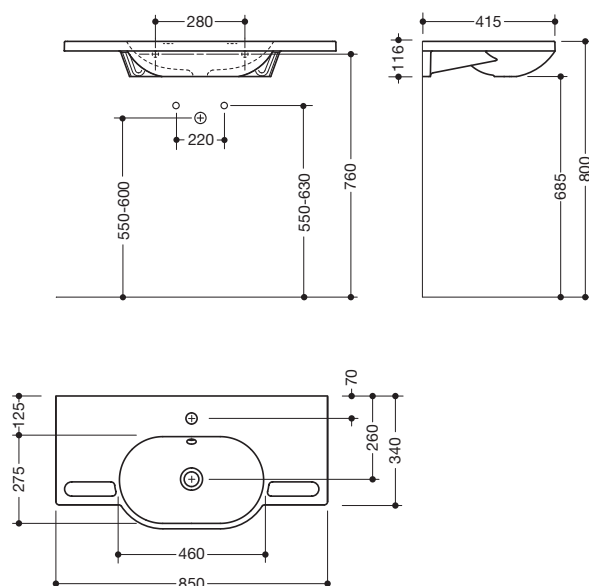

Dimensions

Mineral composite

Alpine white

Technical information subject to alteration, May 24th, 2022

HEWI Inc.
350 Fifth Avenue, Suite 5220 Phone: (917) 734-4112
New York, NY 10118

hewi@hewi.us
www.hewi.com