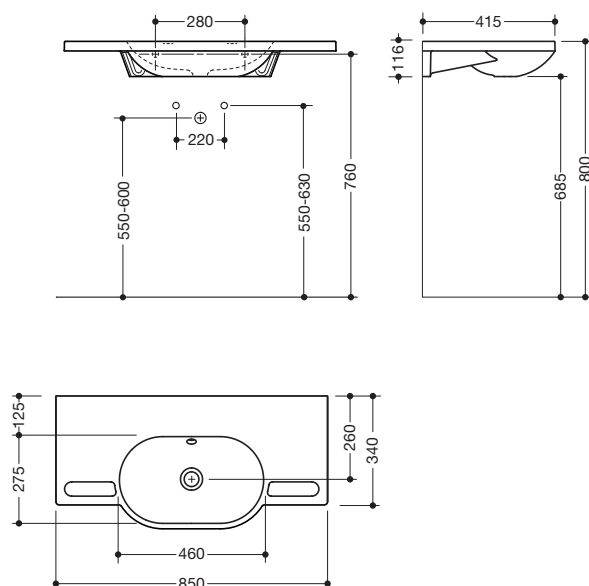

Dimensions

Mineral composite

Alpine white

Technical information subject to alteration, May 24th, 2022

HEWI Inc.
350 Fifth Avenue, Suite 5220 Phone: (917) 734-4112
New York, NY 10118

hewi@hewi.us
www.hewi.com