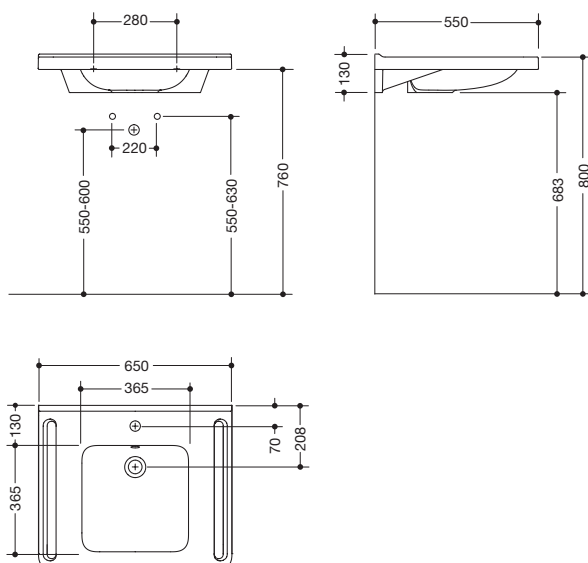

Dimensions

Mineral composite

Alpine white

Technical information subject to alteration, May 24th, 2022

HEWI Inc.
350 Fifth Avenue, Suite 5220
New York, NY 10118

Phone: (917) 734-4112

hewi@hewi.us
www.hewi.com