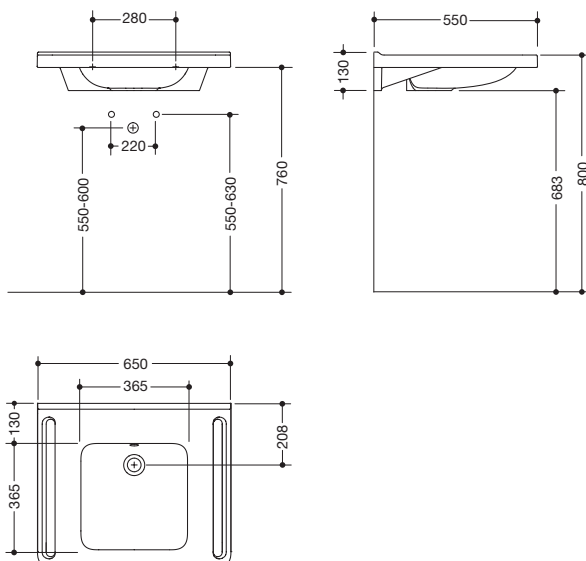

Dimensions

Mineral composite

Alpine white

Technical information subject to alteration, May 24th, 2022

HEWI Inc.
350 Fifth Avenue, Suite 5220
New York, NY 10118

Phone: (917) 734-4112

hewi@hewi.us
www.hewi.com