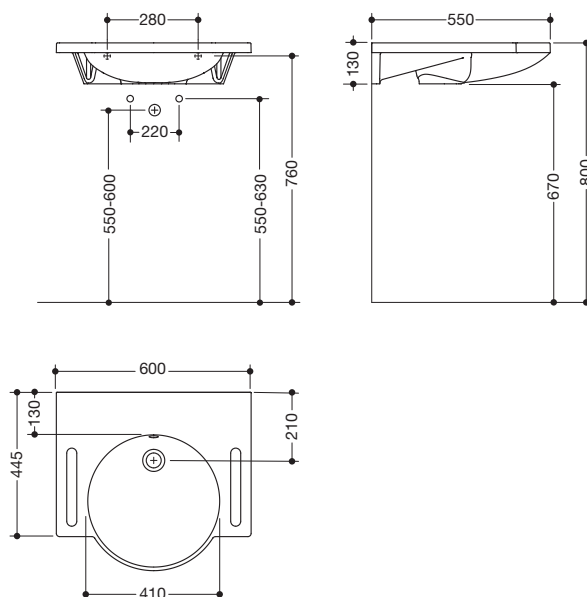

Washbasin 950.11.102

- made of mineral composite with non-porous surface, alpine white
- with shelf and round basin
- integrated gripping feature on the side, can be used as a towel holder
- includes overflow with rose and cover
- the overflow can be replaced and renewed if necessary
- overflow is mounted between drain and siphon under the washbasin, h=25 mm, $\varnothing=70$ mm
- for wall-mounted fittings
- wheelchair accessible to DIN 18040 and ÖNORM B1600/1601
- weight capacity to EN 14688
- 600 mm wide and 550 mm deep
- wash trough depth 110 mm
- for hanger bolt fixing
- CE marking according to Construction Products Regulation No. 305/2011

Article no.: HEWI 950.11.102

Dimensions

Mineral composite

Alpine white

Technical information subject to alteration, February 4th, 2022

HEWI Inc.
350 Fifth Avenue, Suite 5220 Phone: (917) 734-4112
New York, NY 10118