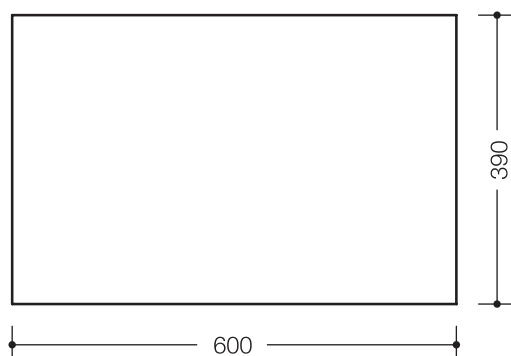

Dimensions in mm

Technical information subject to alteration, 9th September 2021

HEWI Heinrich Wilke GmbH
Postfach 1260
D-34442 Bad Arolsen

Telefon: +49 5691 82-366
Telefax: +49 5691 82-99366
international@hewi.com
www.hewi.com

HEWI (UK) Limited
Holm Oak Barn, Beluncle Halt
Stoke Road
Hoo Kent ME3 9NT

Phone +44 1634 258 200
Fax +44 1634 250 099
info@hewi.co.uk
www.hewi.com