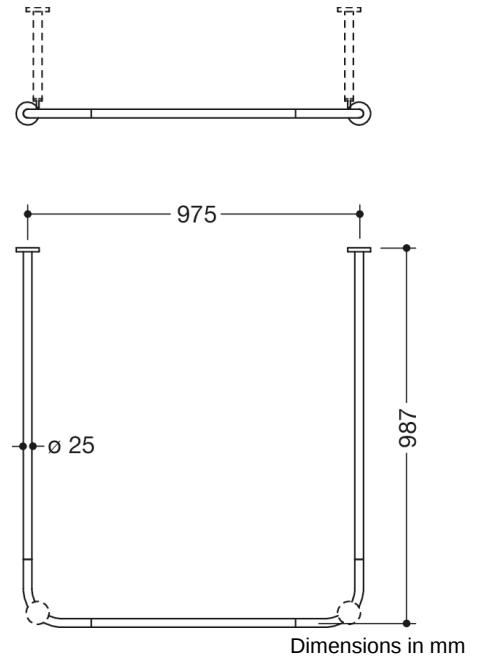

### Properties

Curtain rail, System 900

- horizontally arranged rails connected at right-angles in U-shape, with curtain rings
- made of high-quality stainless steel, satin
- for shower tray 1000 x 1000 mm
- fixing spacing 987 x 975 x 987 mm
- with 28 curtain rings made of white POM
- recommended curtain width 4000 mm
- rail diameter 25 mm, rose diameter 70 mm
- can be shortened at the ends on site to 320 mm
- fixing onto wall and ceiling with roses, ceiling hangers required (max. 600 mm long)
- including non-corrosive and tested HEWI fixing material and sealing tape for sealing the drilling points