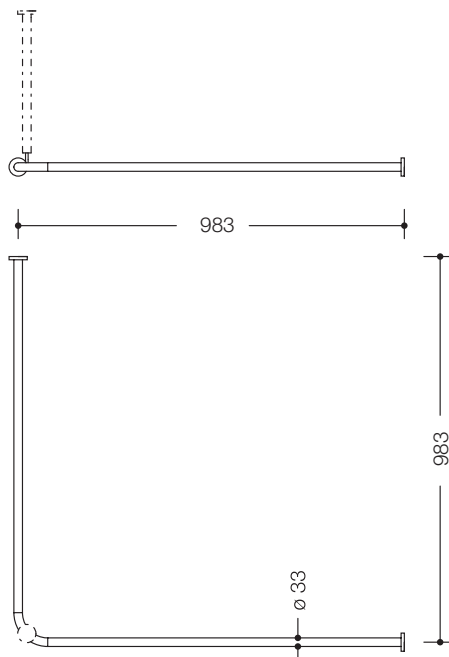

### Shower curtain rail 801.34.100

- horizontal rails joined to form a right angle and fitted with curtain rings
- for installing a shower curtain
- with aluminium core
- fixing with roses to wall and ceiling, ceiling support required
- with 20 curtain rings
- for shower tray 1000 x 1000 mm (centre-to-centre 983 x 983 mm), rail diameter 33 mm, rose diameter 70 mm
- length at rose ends can be shortened on site up to 220 mm
- made of high-quality polyamide according to HEWI colour chart

### Dimensions in mm